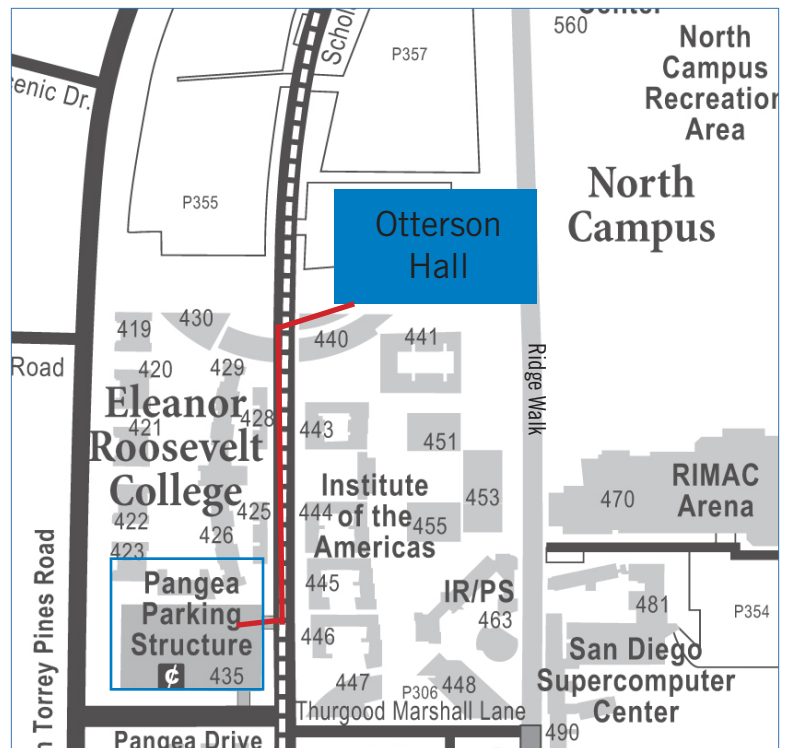

### From the South

Take 5 North  
Take Genesee Avenue exit  
Left on Genesee  
Left on North Torrey Pines Road  
Left on North Point Drive  
Right on Scholars Drive North

# Walking Directions to the Rady School of Management

## Walking Directions from Pangea to Rady

1. Exit Pangea Parking Structure via the top level
2. Left on Scholars Drive North
3. Continue walking north on Scholars Drive North and after walking underneath a pedestrian bridge, you will see the Rady School on your right
4. At the bottom of the hill upon which the Rady School rests, you will find a staircase and ramp that leads to the first floor of Otterson Hall
5. Walk up the stairs or ramp and proceed to the courtyard
6. Elevators are located through the double doors to the left of the main staircase

## Walking Directions from Hopkins to Rady

1. Take the northwest elevator to the top (7th) floor
2. Exit the elevator and turn right
3. Walk across the bridge to the Social Sciences building courtyard
4. Continue walking straight through the courtyard to the opening straight ahead to Ridge Walk
5. Turn right on Ridge Walk and head north towards the Rady School of Management
6. Along the way you will pass the Super Computer Center and RIMAC Arena on your right
7. Rady School of Management will be on your left just after the construction to your right
8. When you enter the 2nd floor courtyard, locate the staircase and elevator to the right