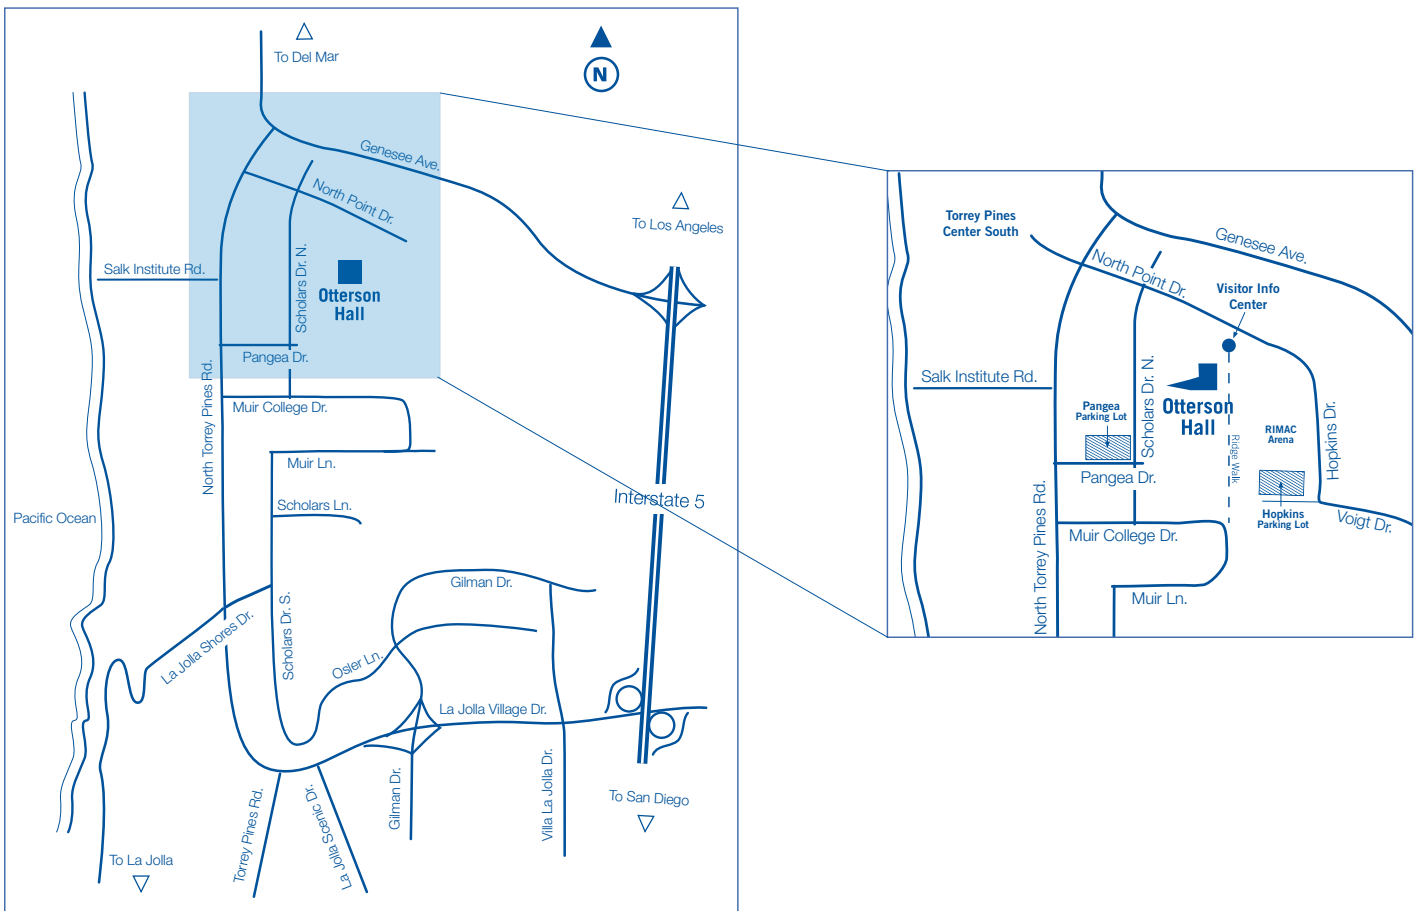

Directions to the Rady School of Management, Ottersson Hall

From the North

Take 5 South
Take Genesee Avenue exit
Right on Genesee
Left on North Torrey Pines Road
Left on North Point Drive
Right on Scholars Drive North

From the South

Take 5 North
Take Genesee Avenue exit
Left on Genesee
Left on North Torrey Pines Road
Left on North Point Drive
Right on Scholars Drive North

Parking

Parking is available on campus in the Pangea and Hopkins parking structures.